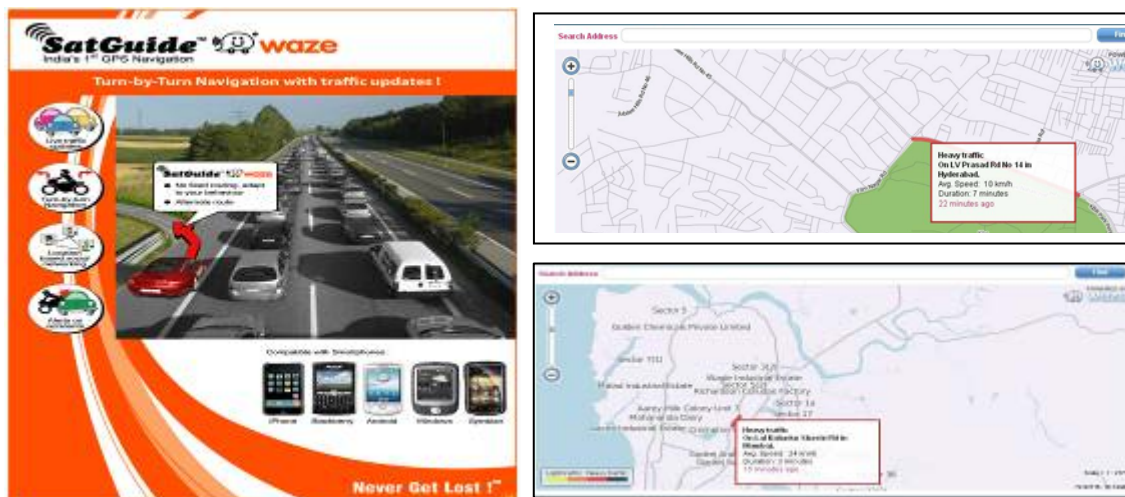

The company today announced that the Smartphone app for Live Traffic is now officially available for users and that the user base was growing rapidly in the short time that it has been under beta-testing. SatGuide-Waze now has over 15,000 users who have logged in over 175,000 times, offering co-commuters live information for traffic info all over the country. Today the company knows which roads are jammed at what time of the day anywhere in India and which routes to avoid. In addition, users have reported 380 accident alerts, 1400 hazard alerts, submitted 9200 traffic reports, 1460 police reports and 2900 chat chats!

SatGuide-Waze gives users power to know the exact traffic situation before they start from their office, helps save time and fuel as long as there is someone else also on the same route who is automatically reporting his data. The routing suggested automatically avoids traffic routes and dynamically changes too in real time, its not static navigation. The free application can be installed on all iphones, Windows, Symbian, Android and Blackberry phones, millions of which are sold in the country.

"The innovation can help solve the most important problem in the country, that of traffic, and give citizens a way to beat it, ensure they Never Get Lost, in the wilderness or in Traffic" said **Mr. Amit Prasad**, Founder & MD, SatNav Technologies

For a personal discussion with the company, or to get more details please contact:

Srinivas Ram,
Sloka PR,
(M) +91 9000793986, srinivas@slokapr.com

About SatNav Technologies

Incorporated on January 9, 2004, SatNav Technologies is a pioneer in GPS Navigation since 2005, Market leader today. SatNav's products include an immensely popular GPS Navigation Product SatGuide available at hundreds of stores all over the country including leading retailers like Croma, EZone, Reliance, ABRL, Staples among others - that is helping customers "Never Get Lost!". Variants include Navigation solutions for dedicated navigation devices, PDAs, Phones, Laptops, Desktops, SatGuide Logger among others. Also in SatNav portfolio are unique products; a Business Infrastructure Management System, a-mantra; and an online directions portal Roadsofindia.com, SatTrax Locator for mobiles, Child Phone as well as Personal Trackers and now Live Traffic Info.